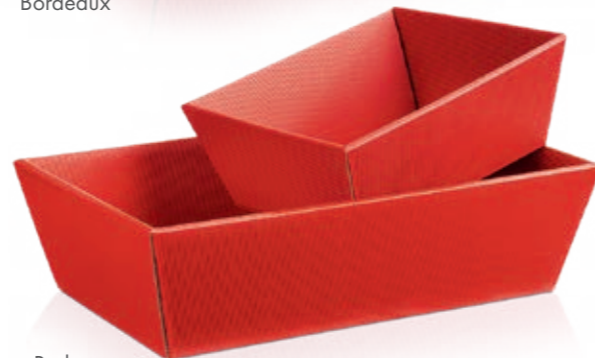

VERSATILITY

Bordeaux

left side:
Rectangular gift basket
Single-faced board

	Size/Col.	Item no.	Internal dimensions
PK	small		198 x 148 x 95 mm
	Bordeaux	740090039	
	Red	740090749	
	Saphir	740090006	
	Anthracite	740090100	
	Natura	740090038	
	medium		336 x 196 x 110 mm
	Bordeaux	740100039	
	Red	740100749	
	Saphir	740100006	
	Anthracite	740100100	
	Natura	740100038	
	large		376 x 286 x 129 mm
	Natura	740120038	

right side:
Low-sided rectangular gift basket
Single-faced board

	Size/Col.	Item no.	Internal dimensions
PK	small		190 x 160 x 52 mm
	Natura	740040038	
	Cream	740040092	
	Red	740040749	
	Anthracite	740040100	
	medium		336 x 196 x 53 mm
	Natura	740060038	
	Cream	740060092	
	Red	740060749	
	Anthracite	740060100	

Low-sided rectangular gift basket
Marché
Digital printing.

	Size	Item no.	Internal dimensions
PK	small	740040745	190 x 160 x 52 mm
	medium	740060745	336 x 196 x 53 mm

Low-sided rectangular gift basket
Vintage
Digital printing. Made from natural corrugated board.

	Size	Item no.	Internal dimensions
PK	small	740040829	190 x 160 x 52 mm
	medium	740060829	336 x 196 x 53 mm