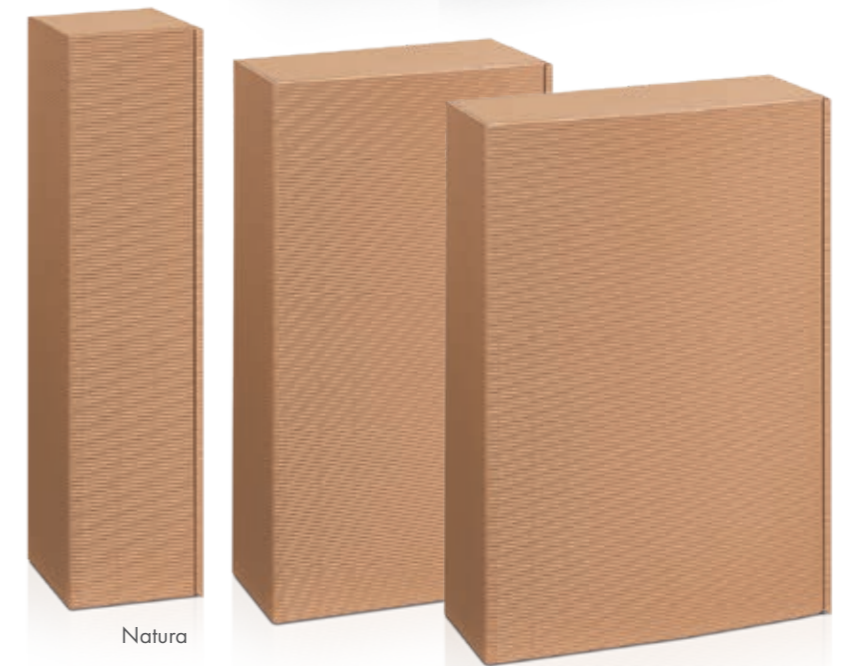

SINGLE-FACED BOARD

Gift packaging
Single-faced board
Interior and bottle holder insert in matching colours.
With appropriate shipping box.

	Size/col.	Item no.	Internal dimensions
PV	1 btl 0.75 l		385 x 92 x 95 mm
	Saphir	441380006	
	Black	441380018	
	Natura	411380038	
		441380039	
	2 btls 0.75 l		360 x 192 x 95 mm
	Saphir	442360006	
	Black	442360018	
	Natura	412360038	
		442360039	
	3 btls 0.75 l		360 x 250 x 95 mm
	Saphir	443360006	
	Black	443360018	
	Natura	413360038	
		443360039	

Gift packaging
Single-faced board
Natural interior, two ajustable bottle holder inserts and an interlayer.
With appropriate shipping box.

	Size/col.	Item no.	Internal dimensions
PV	4 btls 0.75 l		380 x 199 x 184 mm
	Saphir	414380006	

Gift packaging
Single-faced board
Interior, two ajustable bottle holder inserts and an interlayer in matching colours.
With appropriate shipping box.

	Size/col.	Item no.	Internal dimensions
PV	6 btls 0.75 l		380 x 258 x 194 mm
	Saphir	446380006	
	Bordeaux	446380039	

Black