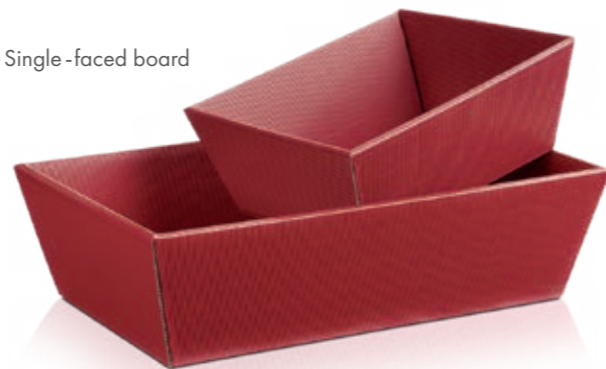

Recommended requirements:

- PK small 50 g
- PK medium 70 g
- PK large 175 g
- Bottle tray 50 - 70 g

SizzlePak

Burgundy Dark red Natura Cream Light green
Black Grey White Blue Green

VERSATILITY

Single-faced board