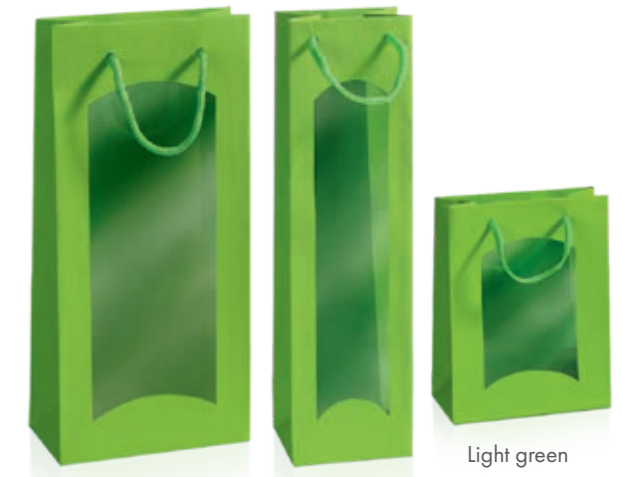

IDEAS FOR SPRING AND SUMMER

- display sample -

Rectangular gift basket Single-Faced Board

PK	Size/Col.	Item no.	Internal dimensions
	small/low-sided		190 x 160 x 52 mm
	Light green	740040750	
	small		198 x 148 x 95 mm
	Light green	740090750	

Rectangular gift basket Ostereier

Digital printing. Single-faced board.

PK	Size	Item no.	Internal dimensions
	small/low-sided	740040813	190 x 160 x 52 mm
	small	740090813	198 x 148 x 95 mm

Rectangular gift basket Frohe Ostern

Digital printing.

PK	Size	Item no.	Internal dimensions
	small/low-sided	740040816	190 x 160 x 52 mm
	small	740090816	198 x 148 x 95 mm

Aspekt

Paper bag Aspekt

With fine line embossing, coloured interior, window* and soft textile cord.

	Size / Col. / Item no.	Internal dimensions
GT	mini	170 x 85 x 220 mm
	Yellow 821210752	Orange 821210751
	Light green 821210750	
1er	0,75 l / 1,0 l	100 x 80 x 360 mm
	Yellow 821360752	Orange 821360751
	Light green 821360750	
2er	0,75 l / 1,0 l	170 x 85 x 360 mm
	Yellow 822360752	Orange 822360751
	Light green 822360750	

* For recycling, please dispose of window film and paper/cardboard separately as valuable materials.

Gifts from the heart

Rectangular gift basket Herz

Single-faced board with hot foil embossing.

PK	Size/Col.	Item no.	Internal dimensions
	small		198 x 148 x 95 mm
	Cream	740090764	
	Red	740090765	
	medium		336 x 196 x 110 mm
	Cream	740100764	
	Red	740100765