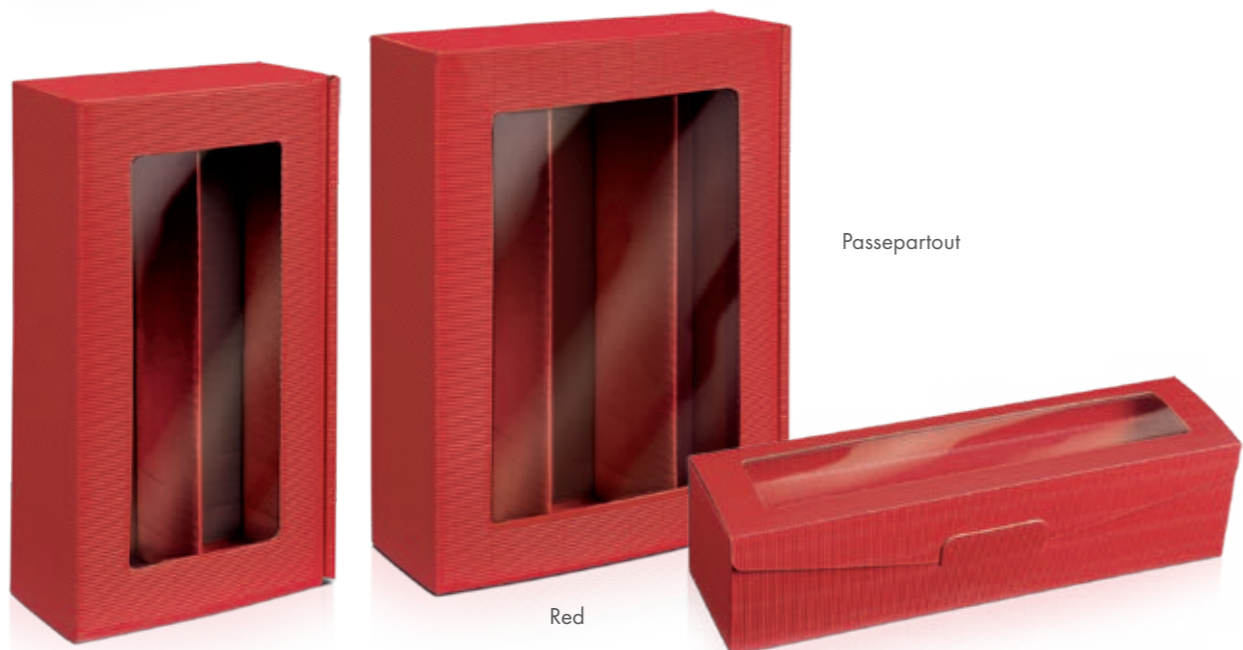

Passepartout