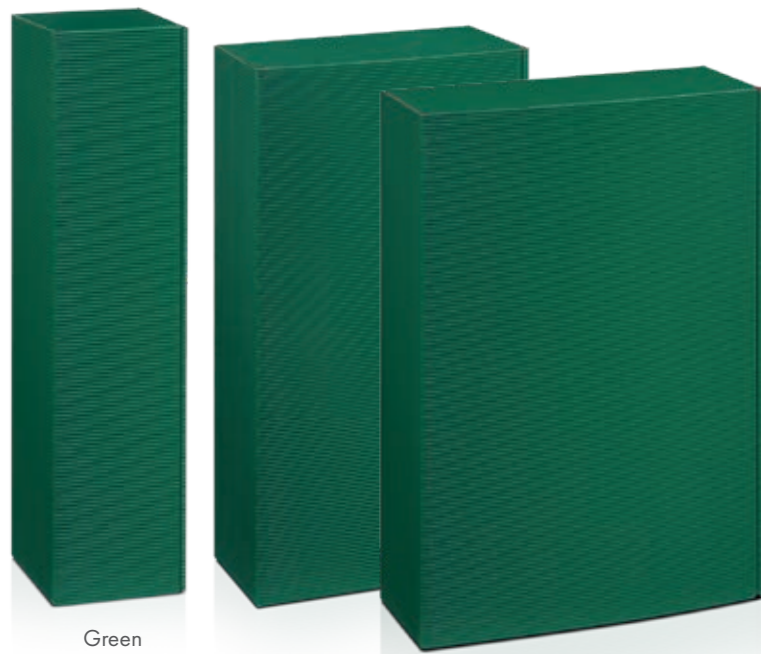

Green

We can emboss your logo or motif of choice onto almost all of our products.

Please contact us.

left side:

**Gift packaging
Single-faced board**

Interior and bottle holder insert in matching colours.
With appropriate shipping box.

	Size/col.	Item no.	Internal dimensions
PV	1 btl 0.75 l		385 x 92 x 95 mm
	Green	441380011	
	Anthracite	441380100	
	2 btl 0.75 l		360 x 192 x 95 mm
	Green	442360011	
	Anthracite	442360100	
	3 btl 0.75 l		360 x 250 x 95 mm
	Green	443360011	
	Anthracite	443360100	

VINTAGE

right side:

**Gift packaging
Vintage**

Digital printing. Made from natural corrugated board.
Natural interior and ajustable bottle holder insert.
With appropriate shipping box.

	Size	Item no.	Internal dimensions
PV	1 btl 0.75 l	411380829	385 x 92 x 95 mm
	2 btls 0.75 l	412360829	360 x 192 x 95 mm
	3 btls 0.75 l	413360829	360 x 250 x 95 mm

**Gift packaging
Vintage**

Digital printing. Made from natural corrugated board.
Natural interior, two ajustable bottle holder inserts
and an interlayer.
With appropriate shipping box.

	Size	Item no.	Internal dimensions
PV	6 btls 0.75 l	416380829	380 x 258 x 194 mm

Rustic
wine romance