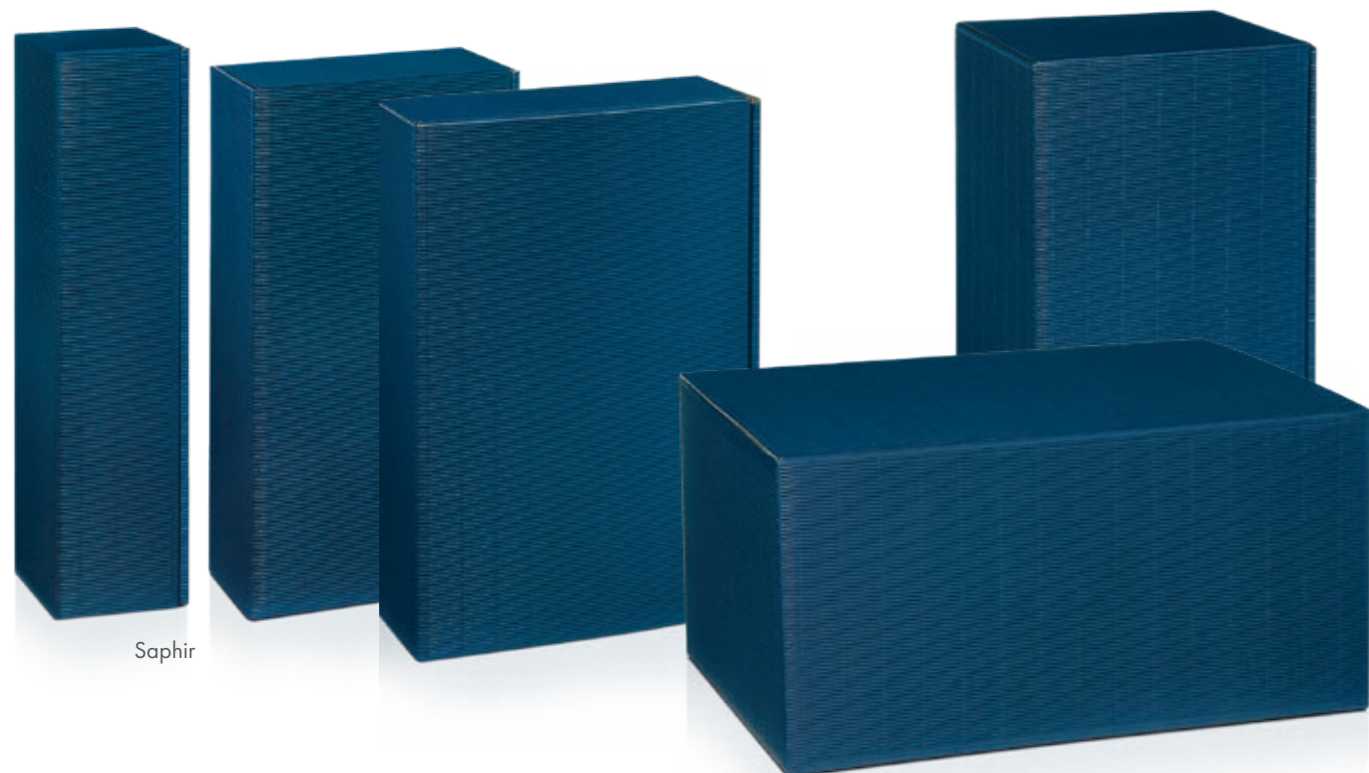

SINGLE-FACED BOARD

Gift packaging
Single-faced board
Interior and bottle holder insert in matching colours.
With appropriate shipping box.

	Size/col.	Item no.	Internal dimensions
PV	1 btl 0.75 l		385 x 92 x 95 mm
	Saphir	441380006	
	Black	441380018	
	Natura	411380038	
		441380039	
	2 btls 0.75 l		360 x 192 x 95 mm
	Saphir	442360006	
	Black	442360018	
	Natura	412360038	
		442360039	
	3 btls 0.75 l		360 x 250 x 95 mm
	Saphir	443360006	
	Black	443360018	
	Natura	413360038	
		443360039	

Gift packaging
Single-faced board
Natural interior, two ajustable bottle holder inserts and an interlayer.
With appropriate shipping box.

	Size/col.	Item no.	Internal dimensions
PV	4 btls 0.75 l		380 x 199 x 184 mm
	Saphir	414380006	

Gift packaging
Single-faced board
Interior, two ajustable bottle holder inserts and an interlayer in matching colours.
With appropriate shipping box.

	Size/col.	Item no.	Internal dimensions
PV	6 btls 0.75 l		380 x 258 x 194 mm
	Saphir	446380006	
	Bordeaux	446380039	

Saphir