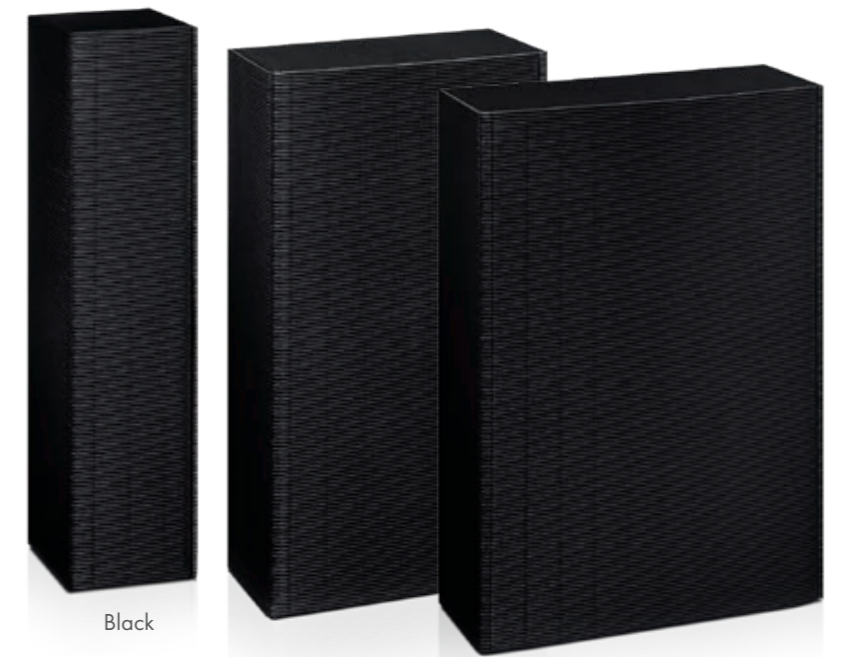

SINGLE-FACED BOARD

Gift packaging
Single-faced board
Interior and bottle holder insert in matching colours.
With appropriate shipping box.

	Size/col.	Item no.	Internal dimensions
PV	1 btl 0.75 l		385 x 92 x 95 mm
	Saphir	441380006	
	Black	441380018	
	Natura	411380038	
		441380039	
	2 btls 0.75 l		360 x 192 x 95 mm
	Saphir	442360006	
	Black	442360018	
	Natura	412360038	
		442360039	
	3 btls 0.75 l		360 x 250 x 95 mm
	Saphir	443360006	
	Black	443360018	
	Natura	413360038	
		443360039	

Gift packaging
Single-faced board
Natural interior, two ajustable bottle holder inserts and an interlayer.
With appropriate shipping box.

	Size/col.	Item no.	Internal dimensions
PV	4 btls 0.75 l		380 x 199 x 184 mm
	Saphir	414380006	

Gift packaging
Single-faced board
Interior, two ajustable bottle holder inserts and an interlayer in matching colours.
With appropriate shipping box.

	Size/col.	Item no.	Internal dimensions
PV	6 btls 0.75 l		380 x 258 x 194 mm
	Saphir	446380006	
	Bordeaux	446380039