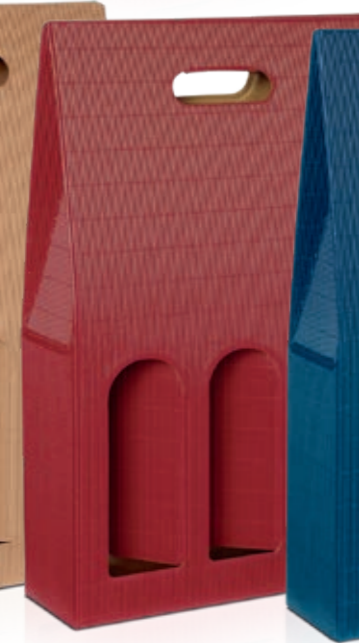

CARRYING CARTONS

To take away

Carrying carton Vintage

Digital printing.
Made from natural corrugated board with die-cut window.

	Size	Item no.	Internal dimensions
TK	1 btl 0.75l/1.0l	131440829	90 x 90 x 445 mm
	2 btls 0.75l/1.0l	132440829	183 x 90 x 445 mm
	3 btls 0.75l/1.0l	133440829	276 x 90 x 445 mm

Carrying carton Single-faced board

With die-cut window.

	Size/col.	Item no.	Internal dimensions
TK	1 btl 0.75l/1.0l		90 x 90 x 445 mm
	Natura	131440038	
	Bordeaux	131440039	
	Saphir	131440006	
	2 btls 0.75l/1.0l		183 x 90 x 445 mm
	Natura	132440038	
	Bordeaux	132440039	
	Saphir	132440006	
	3 btls 0.75l/1.0l		276 x 90 x 445 mm
	Natura	133440038	
	Bordeaux	133440039	
	Saphir	133440006	

Bordeaux