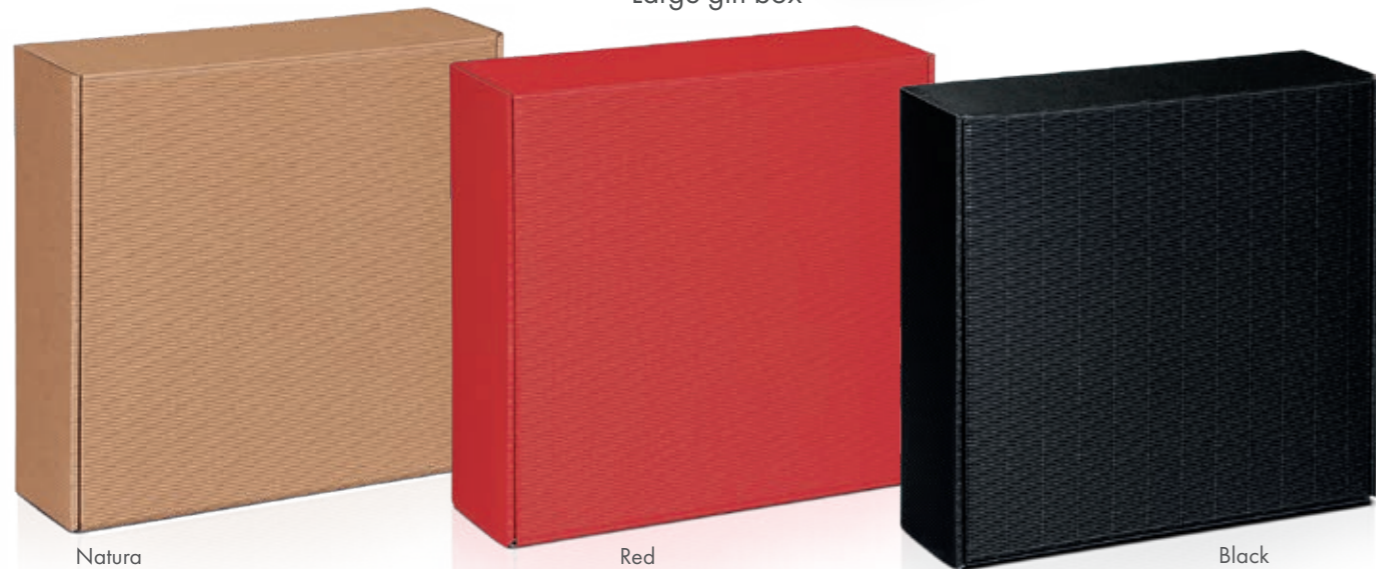

Natura Red Black

left side:
Small gift box
Single - faced board
Natural interior.
With appropriate shipping box.

	Colour	Item no.	Internal dimensions
GB	Natura	611210038	220 x 149 x 75 mm
	Anthracite	611210100	
	Red	611210749	
	Black	611210018	

Medium gift box
Single - faced board
Natural interior.
With appropriate shipping box.

	Colour	Item no.	Internal dimensions
GB	Natura	920200038	198 x 190 x 99 mm
	Red	920200749	
	Black	920200018	

Large gift box
Single - faced board
Natural interior.
With appropriate shipping box.

	Colour	Item no.	Internal dimensions
GB	Natura	920290038	293 x 295 x 95 mm
	Red	920290749	
	Black	920290018	

right side:
Small gift box
Vintage
Digital printing. Made from natural corrugated board.
Natural interior.
With appropriate shipping box.

	Item no.	Internal dimensions
GB	611210829	220 x 149 x 75 mm

Medium gift box
Vintage
Digital printing. Made from natural corrugated board.
Natural interior.
With appropriate shipping box.

	Item no.	Internal dimensions
GB	920200829	198 x 190 x 99 mm

Large gift box
Vintage
Digital printing. Made from natural corrugated board.
Natural interior.
With appropriate shipping box.

	Colour	Internal dimensions
GB	920290829	293 x 295 x 95 mm

Inlay for large gift box
With three compartments, two of which can be customised individually.
See the illustration on page 44.

	Colour	Item no.
EGB	Natura	783290038
	Red	783290749
	Black	783290018
new	White	783290021