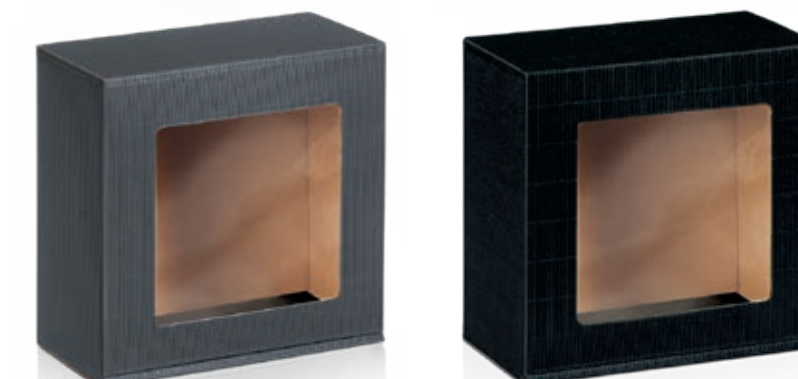

* For recycling, please dispose of window film and paper/cardboard separately as valuable materials.

Small packaging with a strong entrance

Medium gift box

Natura

Red

Anthracite

Black

GIFT BOXES