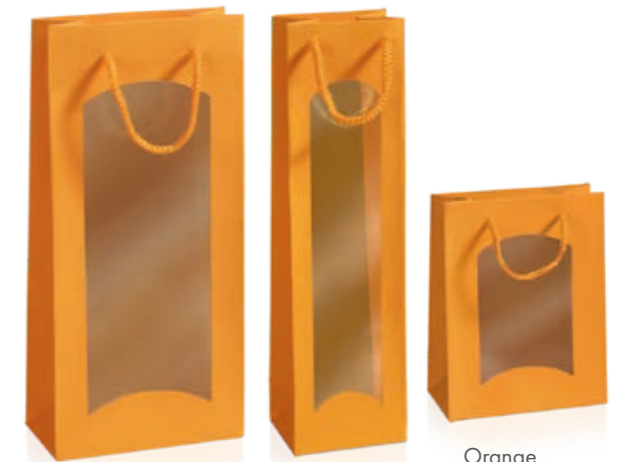

Digital printing.

PK	Size	Item no.	Internal dimensions
	small/low-sided	740040816	190 x 160 x 52 mm
	small	740090816	198 x 148 x 95 mm

Yellow

Aspekt

Light green

Orange

Paper bag Aspekt

With fine line embossing, coloured interior, window* and soft textile cord.