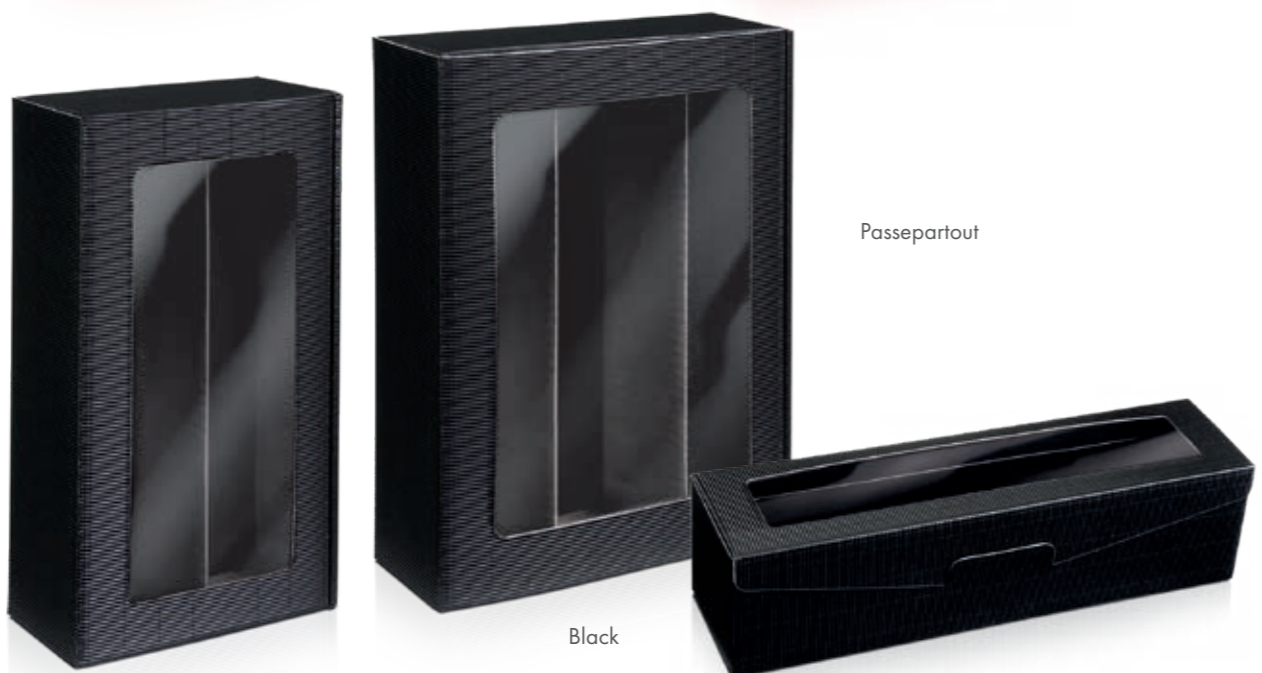

Red

Metallic-Gold

Black

Passepartout

left side:
Gift packaging

Passepartout

Single-faced board with backed window*.
Interior and bottle holder insert in matching colours.
With appropriate shipping box.

	Size/col.	Item no.	Internal dimensions
PV	1 btl 0.75 l		385 x 92 x 95 mm
	Natura	411381138	
	Red	441381149	
	Black	441381118	
	2 btls 0.75 l		360 x 192 x 95 mm
	Natura	412361138	
	Red	442361149	
	Black	442361118	
	3 btls 0.75 l		360 x 250 x 95 mm
	Natura	413361138	
	Red	443361149	
	Black	443361118	

right side:

Gift packaging

Passepartout Vintage

Digital printing.
Made from natural corrugated board with backed window*.
Natural interior and ajustable bottle holder insert.
With appropriate shipping box.

	Size	Item no.	Internal dimensions
PV	1 btl 0.75 l	411381829	385 x 92 x 95 mm
	2 btls 0.75 l	412361829	360 x 192 x 95 mm
	3 btls 0.75 l	413361829	360 x 250 x 95 mm

* For recycling, please dispose of window film and paper/cardboard separately as valuable materials.